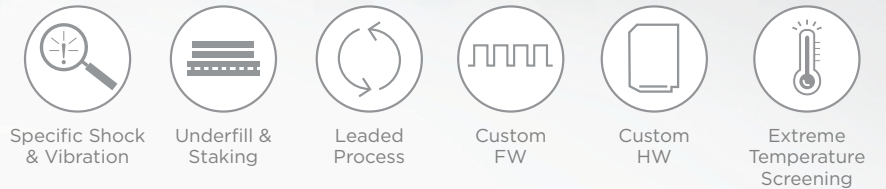

Optional Rugged Features

For more information, please visit: www.smartm.com